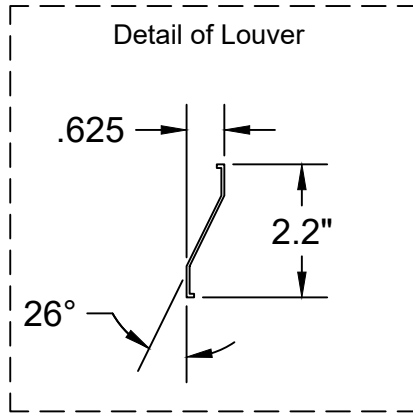

Z-Blade Bahama

General Notes

Vertical Stile (A) :	2"
Top & Bottom Rail (B) :	2"
Thickness :	1.25"