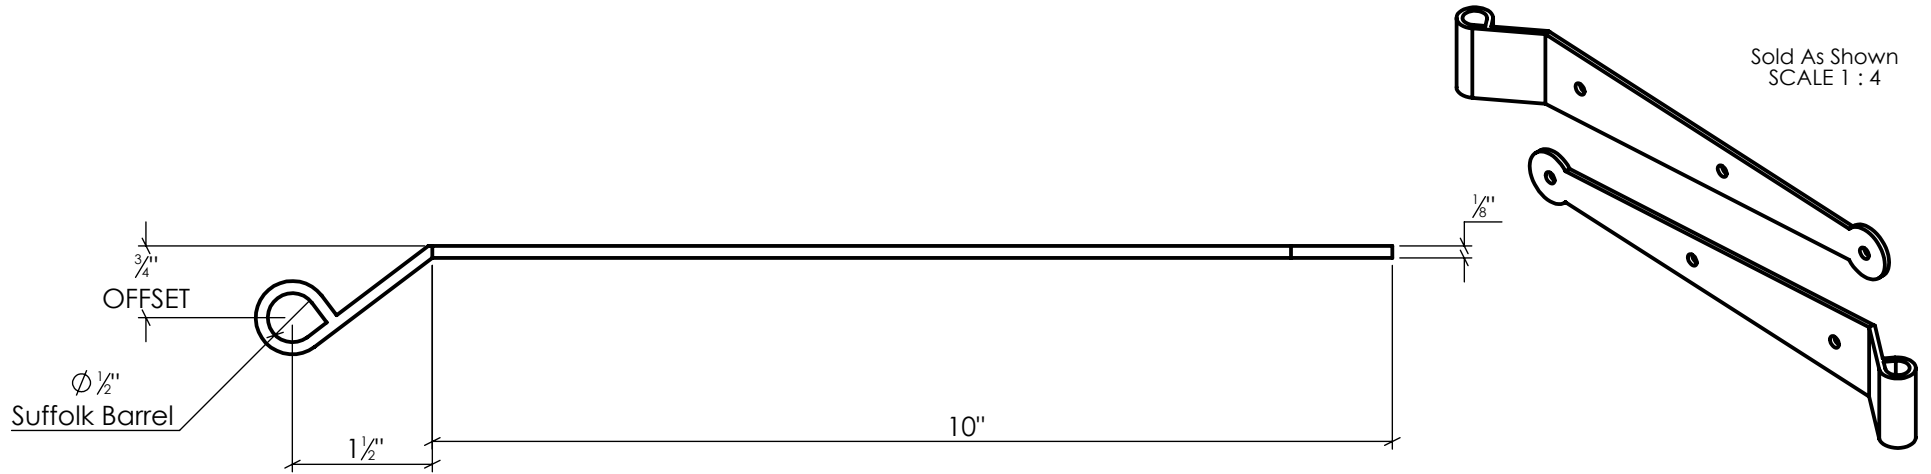

# EHSKSS075

Suffolk Style Strap Hinge - 3/4" Offset  
304 Stainless Steel, Black Powder Coated

Info@LynnCove.com

(800) 975-7089

SCALE: 1:2

Do not scale drawing. All dimensions are nominal (+/- 1/8") and for reference only. Specifications and dimensions are subject to change without notice. 7/16/2018

Sold As Shown  
SCALE 1 : 4