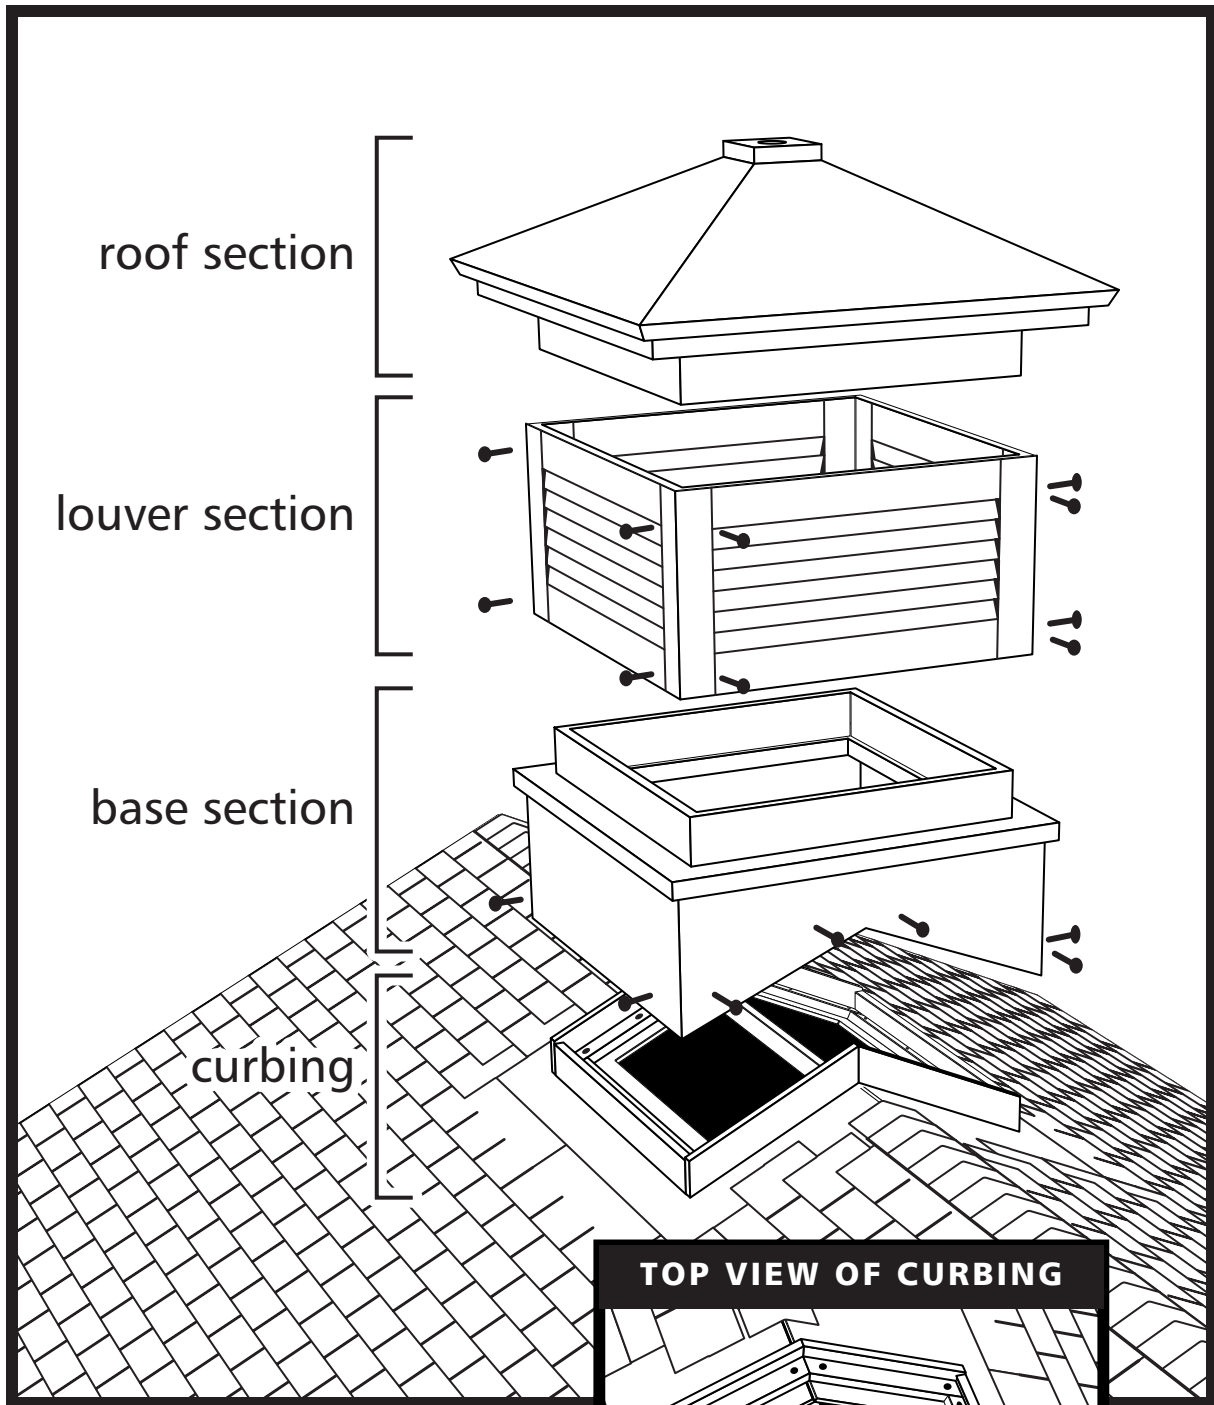

Cupola Curbing Detail

Larson Shutter Company

ca. contractors Lic. 591633

selection · convenience · quality

TM

1352 Blue Oaks Blvd., Suite 160
Roseville, CA 95678
1.800.675.6555
www.LarsonShutter.com